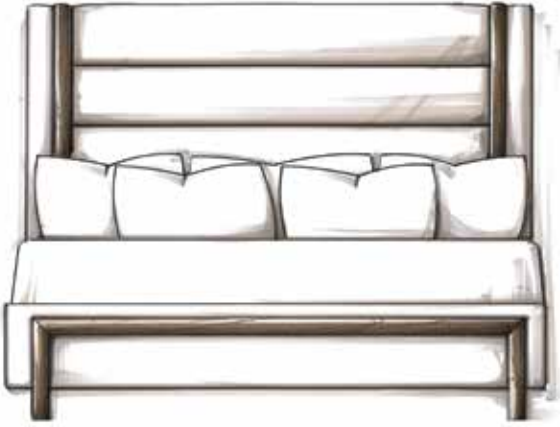

The **Natasha Bed** makes a bold statement with headboard panel options and upholstered footboard and rails designed to accept a box spring and mattress. Accented with beautiful solid walnut, available in your choice of finish.

NATASHA BED

1 SELECT NATASHA BED SIZE

855-11 Natasha Queen Bed 
66"W 89"D 64"H

855-21 Natasha King Bed 
82"W 89"D 64"H

2 SELECT UPHOLSTERED PANEL

Plain (P), Button Boxed (B), or Horizontal (H)

Plain (P)

Button Boxed (B)

Horizontal (H)

3 SELECT FINISH

The Natasha bed is created in Walnut solids and is available in any Hickory White finish. Selected finishes: -P2 Natural Walnut, -P3 Smoked Walnut, -M2 Carob Brown

ORDERING EXAMPLE: